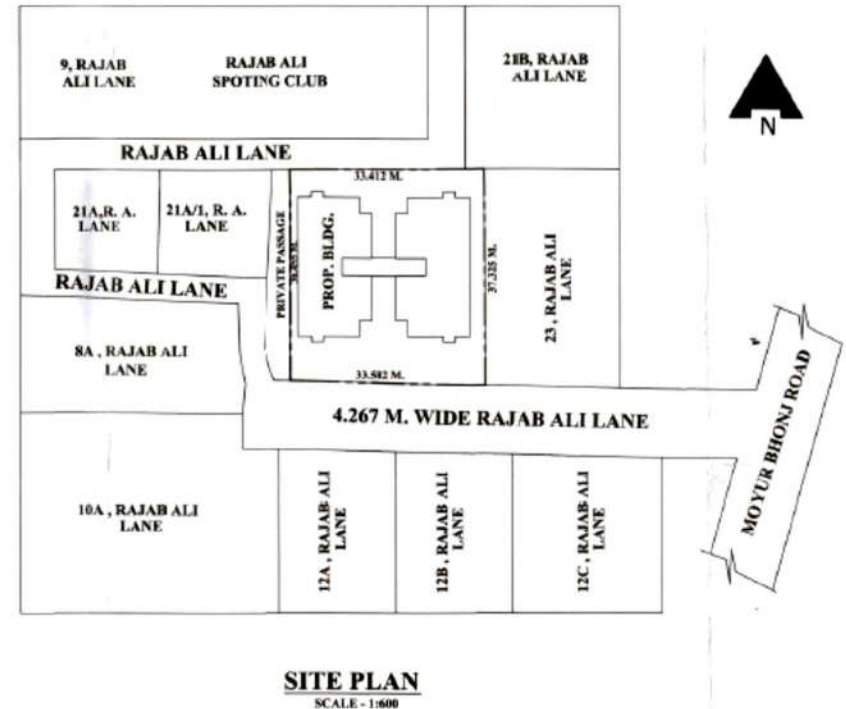

Premises No. 21A/2, Rajab Ali Lane, Ward No: 078 under KMC, P.O.- Kidderpore, P.S- Ekbalpore, Distict: South 24 Parganas, Pin Code- 700023.

Latitude: 22.531014773895578,

Longitude: 88.32475867391457

KALIM ESTATES (P) LTD.
[Signature]
Director